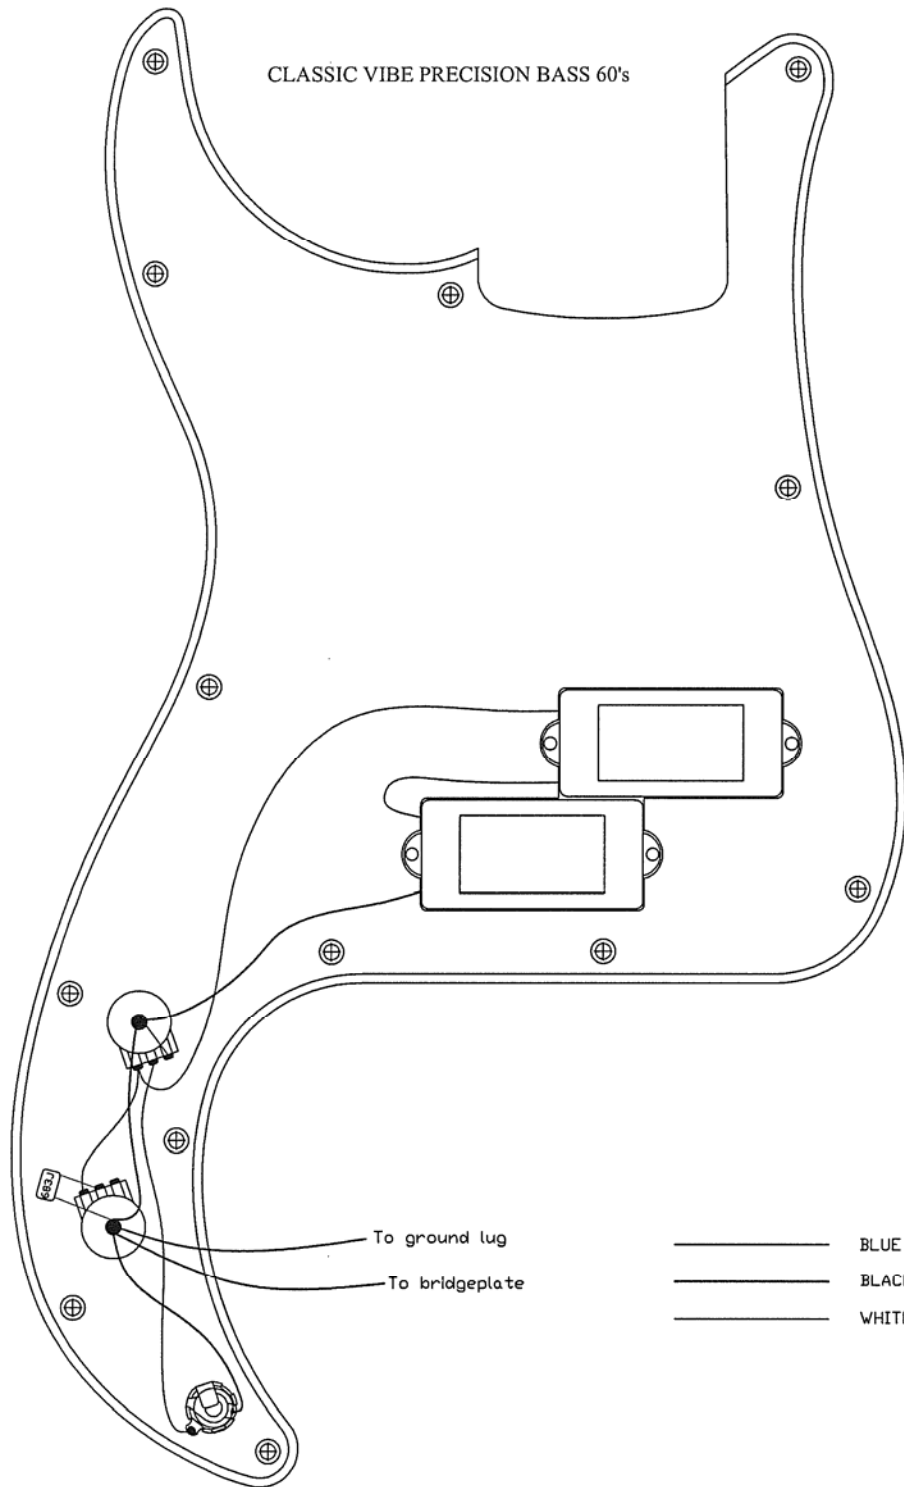

## Squier Classic Vibe 60's P Bass

Rosewood- m/n 0303080xxx

<u>Loc #</u>	<u>Description</u>	<u>Part Number</u>
1	<b>Neck (rosewood)</b>	N/A
1a	Bass Fret Wire (24)	099-2015-000
2	Vintage Tuners (set of 4)	007-4938-000
3	Bone Nut (blank)	099-4920-000
4	String Guide	099-4913-000
5	<b>Body</b>	N/A
6	Strap Buttons (2)	099-4915-000
7	Thumb Rest	007-7336-000
7a	Mounting Screws (ea)	007-4915-000
8	60's P Bass Pickups (import)	007-4924-000
9	Pickguard	007-7343-000
9a	Pickguard Screws (24)	099-4923-000
10	250K Volume Pot (w/ mtg. hdwr.)	007-7349-000
11	250K Tone Pot (w/ mtg. hardware)	007-7349-000
12	Knobs (ea)	007-4917-000
13	Output Jack	004-7329-049
14	Bridge Assembly	007-4942-000
15	Bridge Cover (chrome)	007-7335-000
16	Truss Rod Wrench	007-4911-000

# Wiring Diagram

## Control Function