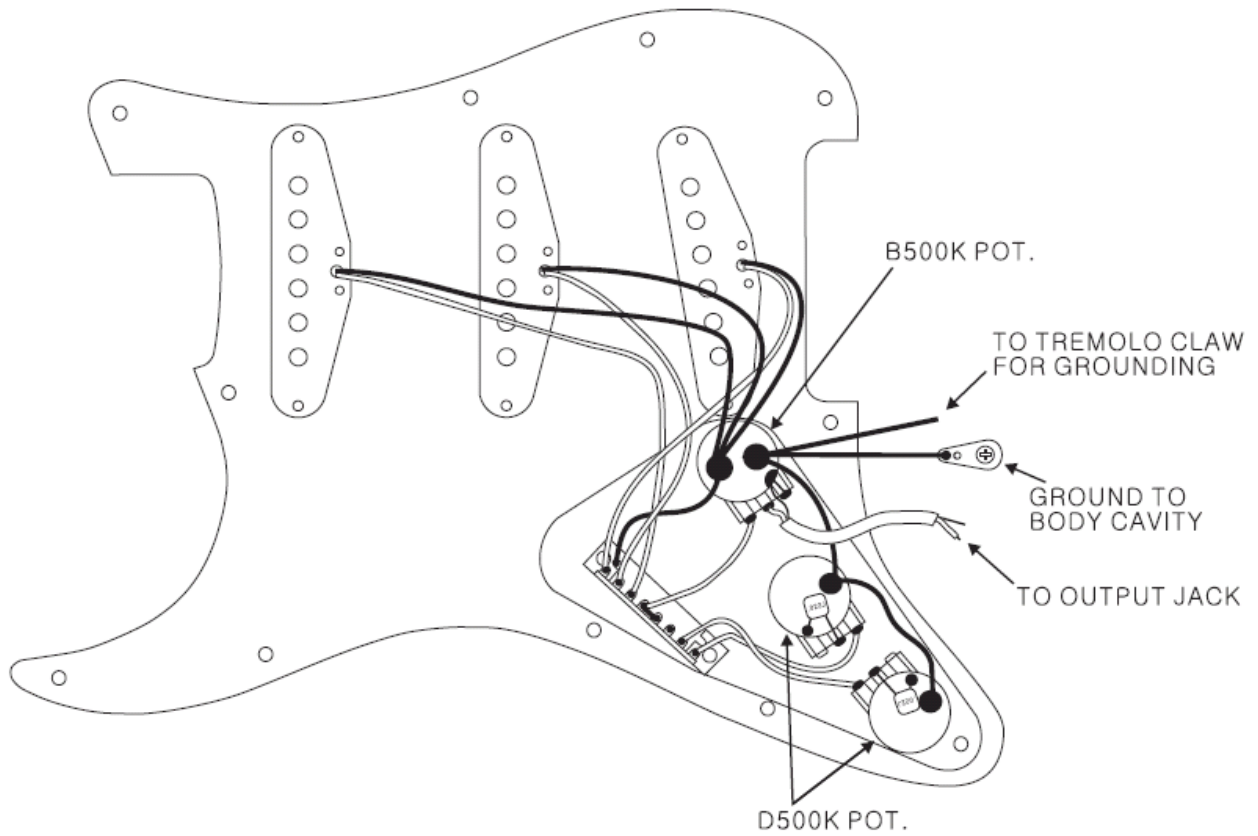

Specs subject to change without notice

Squier® Affinity Strat® LH

Rosewood- m/n 0310620xxx

<u>Loc #</u>	<u>Description</u>	<u>Part Number</u>
1	Standard Tuners LH (set of 6)	005-5427-000
2	Bone Nut (blank) (2)	099-4920-000
3	Vintage String Guides (pack of 2)	099-4910-000
4	Strap Buttons (2)	099-4915-000
5	Pickguard (white)	007-4899-000
6-8	500K Split Shaft Pot (Set of 3)	005-5440-000
6-8a	Volume/Tone Knobs (set of 3)	005-5442-000
9	5 Way Pickup Selector Switch	005-5446-000
9a	Switch Tip (2) (white)	099-4940-000
10	Output Jack/Jack Plate Assembly	005-5449-000
11	Bridge Assembly	007-4901-000
11a	Tremolo Arm w/ Tip	007-4902-000

Last Revision Date: 11/6/2008

Page 1 of 3

Specs subject to change without notice

Wiring Diagram

Specs subject to change without notice

Control Function