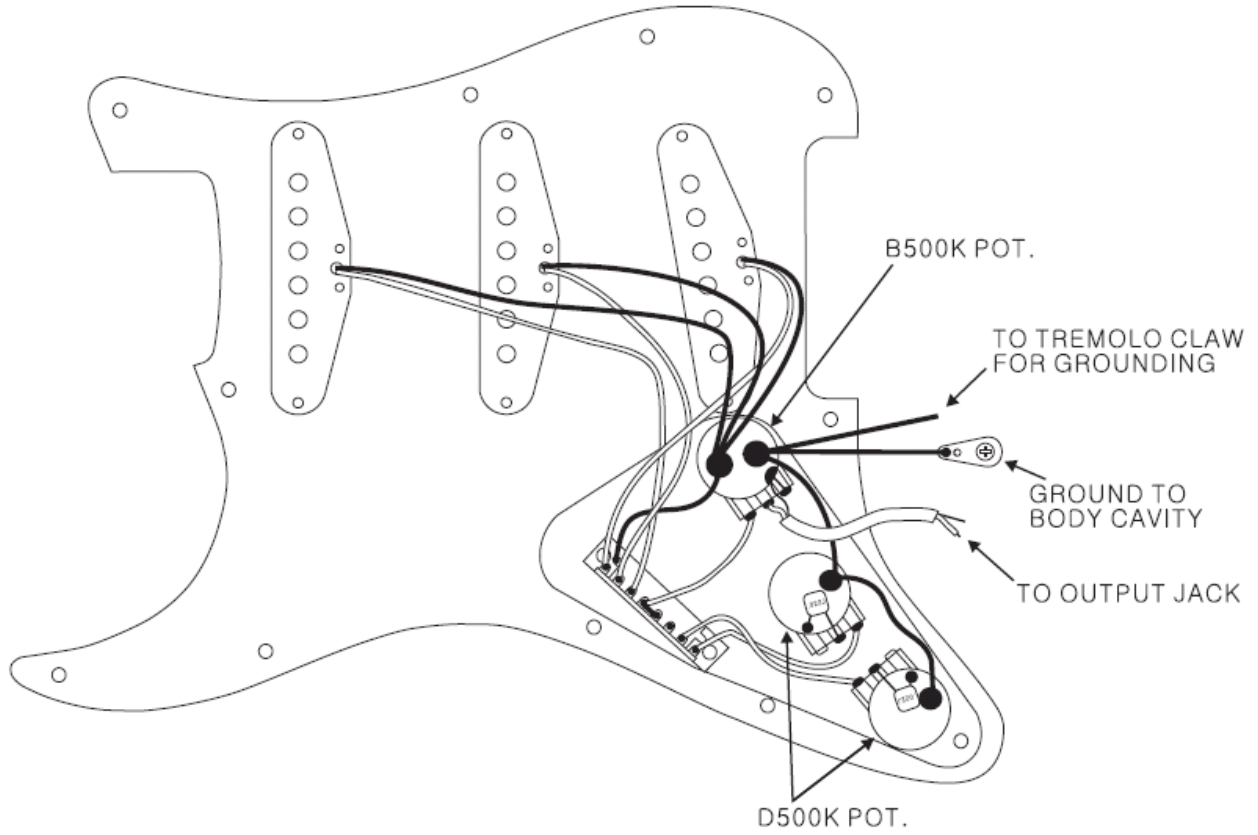

## Squier Black and Chrome Std. Strat

Rosewood- m/n 0331603506

<u>Loc #</u>	<u>Description</u>	<u>Part Number</u>
1	Standard Tuners (set of 6)	005-5401-000
2	Bone Nut (blank) (2)	099-4920-000
3	Vintage String Guides (pack of 2)	099-4910-000
4	Strap Buttons (2)	099-4915-000
5	Pickguard (chrome)	006-2722-000
5a	Pickguard Screws (24)	099-4923-000
6	Standard Neck Pickup	007-4514-000
7	Standard Middle Pickup	006-9975-000
8	Standard Bridge Pickup	007-4514-000
9	500K Split Shaft Pot	006-2383-000
10-11	500K Split Shaft Pot	006-2382-000
9-11a	Volume/Tone Knobs (ea)	005-1793-000
12	5 Way Pickup Selector Switch	005-5412-000
12a	Switch Tip (2) (black)	099-4939-000
13	Output Jack	007-4512-000
17	Jack Plate (chrome)	007-2893-000
18	Bridge Assembly	005-5408-000
18a	Tremolo Arm	004-1359-000

**\*Note- Most standard Mexico and US made 11 hole pickguards will fit Squier Standard Strats manufactured after '04\***

# Control Function