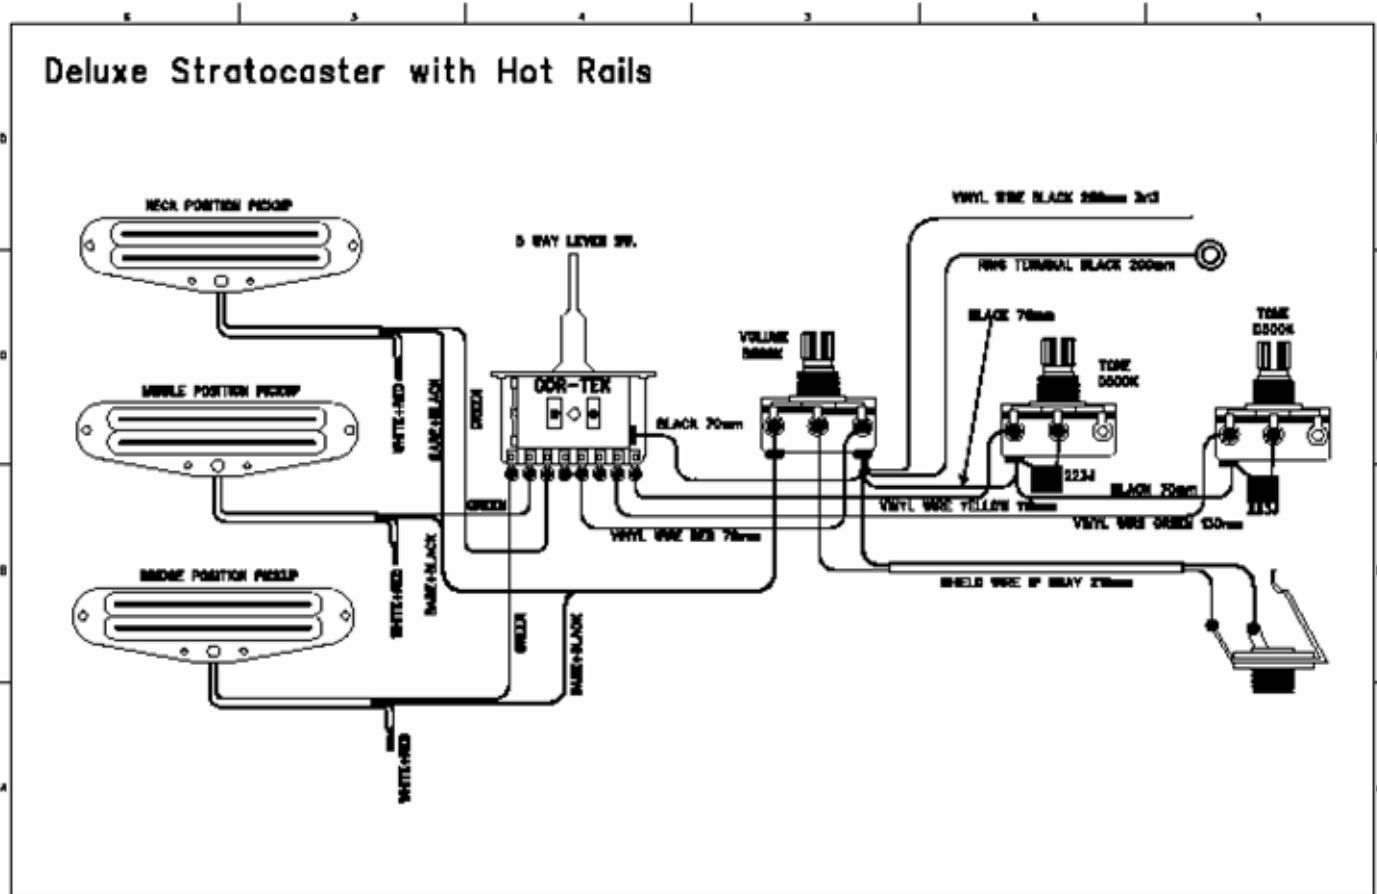

Wiring Diagram