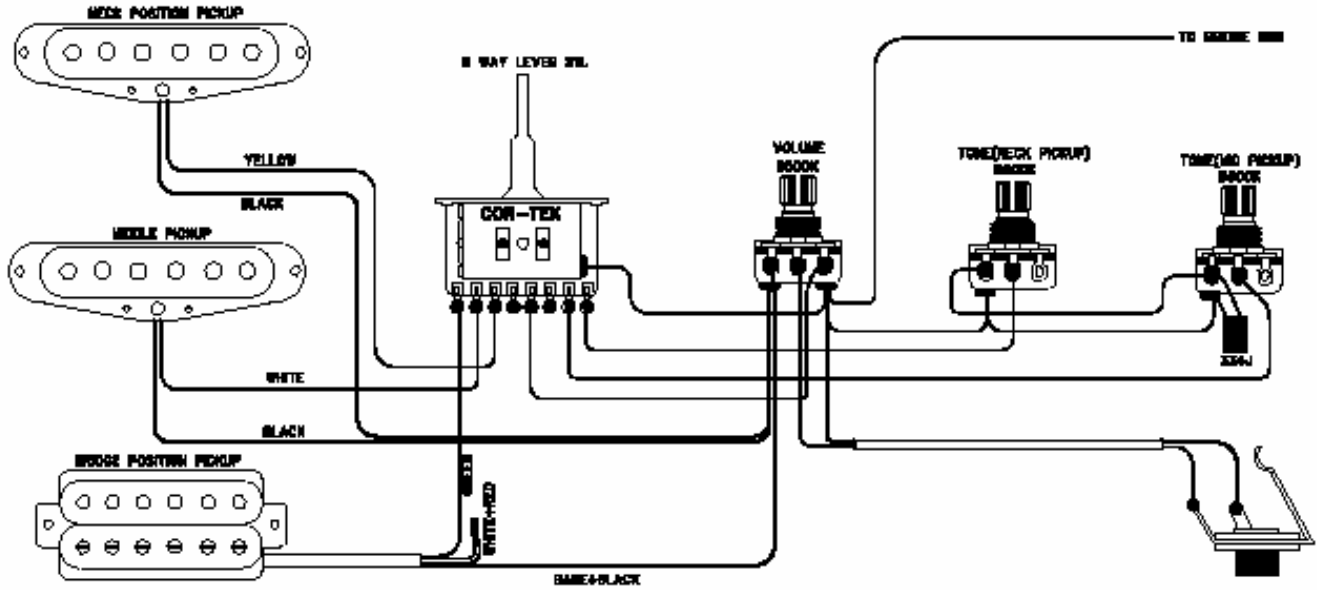

## Squier Std. Black & Chrome HSS Strat

**Rosewood- m/n 0321703506**

<u>Loc #</u>	<u>Description</u>	<u>Part Number</u>
1	Standard Tuners (set of 6)	005-5426-000
2	Bone Nut (blank) (2)	099-4920-000
3	Vintage String Guides (pack of 2)	099-4910-000
4	Strap Buttons (2)	099-4915-000
5	Pickguard (mirror)	006-9880-000
5a	Pickguard Screws (24)	099-4923-000
6	Standard Neck Pickup	005-5381-000
7	Standard Middle Pickup	005-5382-000
8	Standard Bridge Pickup	005-5384-000
9-11	500K Split Shaft Pot	006-2730-000
9-11a	Volume/Tone Knob Set (chrome)	005-1793-000
12	5 Way Pickup Selector Switch	005-5412-000
12a	Switch Tip (2) (black)	099-4939-000
13	Output Jack (2 pack)	004-7329-049
17	Jack Plate (chrome)	099-1940-100
18	Bridge Assembly	005-5408-000
18a	Tremolo Arm	004-1359-000

## Control Function

5 WAY SWITCH POSITION					
5	4	3	2	1	
<b>T1</b>	<b>T1&amp;T2</b>	<b>T2</b>	<b>T2</b>	<b>NT</b>	
					← NECK PICKUP (A)
					← MIDDLE PICKUP (B)
					← BRIDGE PICKUP (C)
					← BRIDGE PICKUP (D)
	PICKUP IS ON		INDICATES POSITION OF 5 WAY SWITCH		
	PICKUP IS OFF				
<b>A</b>	PICKUP (NECK)	<b>T1</b>	TONE 1		
<b>B</b>	PICKUP (MIDDLE)	<b>T2</b>	TONE 2		
<b>C &amp; D</b>	PICKUP (BRIDGE)	<b>NT</b>	NO TONE		