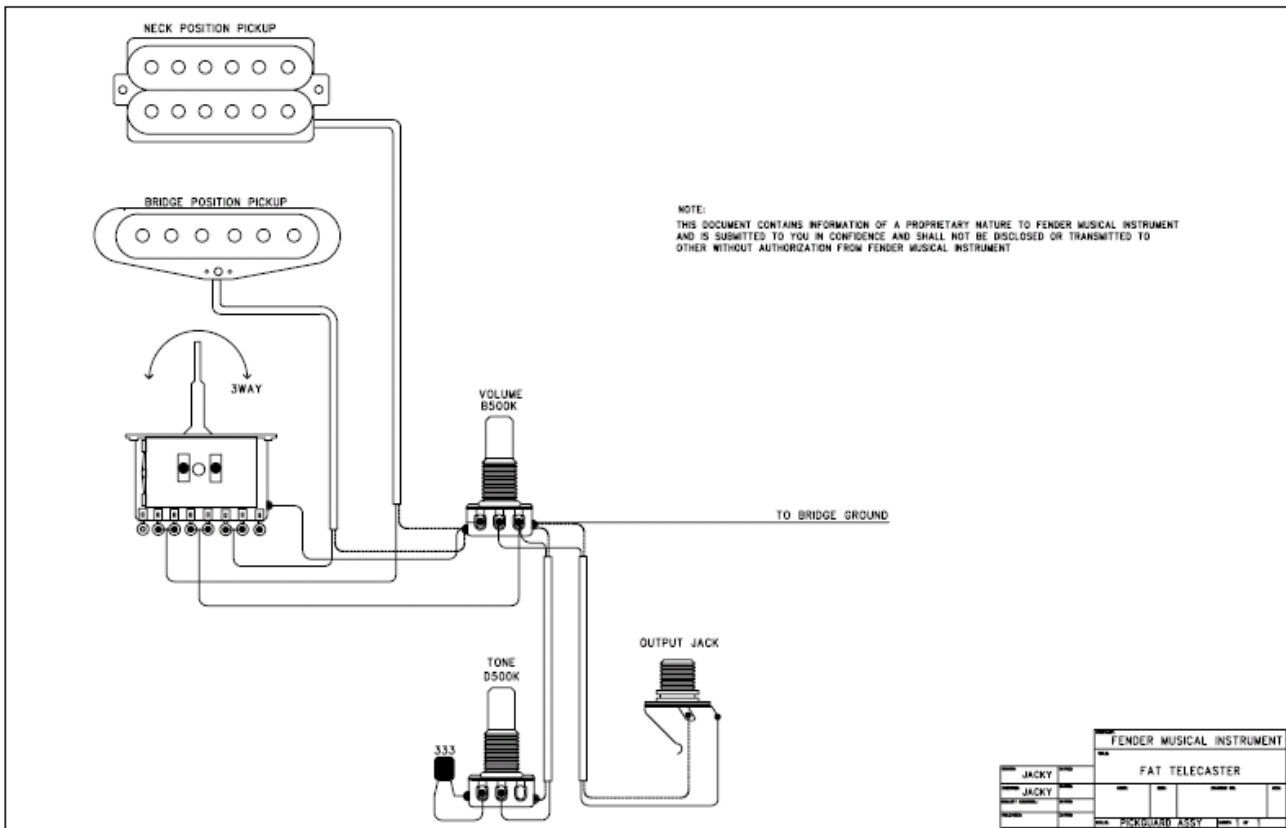

Squier Obey Series Telecasters

**Collage-
Propaganda-**

m/n 0325002xxx

m/n 0325003xxx

<u>Loc #</u>	<u>Description</u>	<u>Part Number</u>
1	Standard Tuners (set of 6)	006-9974-000
2	Bone Nut (blank) (2)	099-4920-000
3	Vintage String Guides (pack of 2)	099-4912-000
4	Strap Buttons (2)	099-4915-000
5	Affinity Neck Pickup	006-2457-000
6	Duncan Design HB102B Pickup	006-9976-000
7	500K Split Shaft Pot (Volume)	006-2730-000
8	500K Split Shaft Pot (Tone)	006-2731-000
7-8a	Chrome Knobs	006-9979-000
9	3 Way Pickup Selector Switch	005-5411-000
9a	Switch Tip (2) (black)	099-4936-000
10	Output Jack Assembly w/ plate	006-9981-000
11	Bridge Assembly	006-9982-000

Wiring Diagram

Control Function